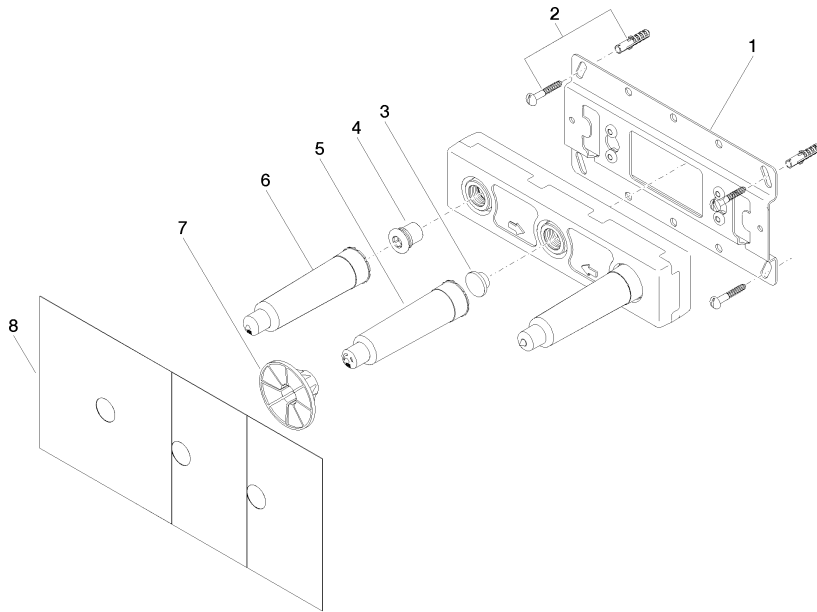

Concealed wall-mounted mixer centred spout -

35 700 970 90

- 3x dust cover
- 2x female thread 1/2" connections
- 1x female thread 1/2" outlet
- 3x sealing plug 1/2"
- gauge 100 mm

Recommended miscellaneous

Leak protection 1/2" -

12 010 970 90

- This article is needed 2x.

Concealed wall-mounted mixer centred spout -

35 700 970 90

		min	max
36xxx361-FF	Madison	85 [3 3/8"]	145 [5 5/8"]
36xxx809/819-FF	Vaia	85 [3 3/8"]	145 [5 5/8"]
36xxx882/892-FF	Tara	85 [3 3/8"]	145 [5 5/8"]
36xxx811-FF	CYO	85 [3 3/8"]	145 [5 5/8"]
36xxx705-FF	CL. 1	110 [4 3/8"]	150 [5 7/8"]
36xxx782-FF	MEM	110 [4 3/8"]	150 [5 7/8"]

Certificates

WRAS_2211003.

Concealed wall-mounted mixer centred spout -

35 700 970 90

Spare parts list

No.	Item Number	Name	Quantity used	Delivery time
1	04 17 20 251 00 90	base	1	60
2	04 30 31 024 01 90	fixing set	2	2
3	09 31 20 092 90	plug	1	2
4	04 31 20 037 00 90	plug	2	2
5	09 21 02 173 90	cap	1	2
6	04 21 02 173 01 90	cap	2	2
7	90 23 01 174 00 90	sleeve	1	2
8	04 14 03 072 01 90	gasket kit	3	2