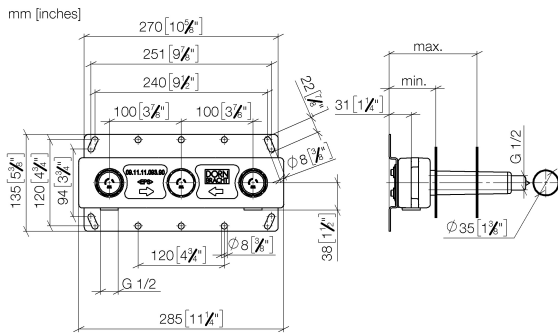

Concealed wall-mounted mixer centred spout -

35 700 970 90

- 3x dust cover
- 2x female thread 1/2" connections
- 1x female thread 1/2" outlet
- 3x sealing plug 1/2"
- gauge 100 mm

Recommended miscellaneous

Leak protection 1/2" -

12 010 970 90

- This article is needed 2x.

Concealed wall-mounted mixer centred spout -

35 700 970 90

		min	max
36xxx361-FF	Madison	85 [3 3/8"]	145 [5 5/8"]
36xxx809/819-FF	Vaia	85 [3 3/8"]	145 [5 5/8"]
36xxx882/892-FF	Tara	85 [3 3/8"]	145 [5 5/8"]
36xxx811-FF	CYO	85 [3 3/8"]	145 [5 5/8"]
36xxx705-FF	CL. 1	110 [4 3/8"]	150 [5 7/8"]
36xxx782-FF	MEM	110 [4 3/8"]	150 [5 7/8"]

Certificates

WRAS_2211003.

Concealed wall-mounted mixer centred spout -

35 700 970 90

Spare parts list

No.	Item Number	Name	Quantity used	Delivery time
1	04 17 20 251 00 90	base	1	60
2	04 30 31 024 01 90	fixing set	2	2
3	09 31 20 092 90	plug	1	2
4	04 31 20 037 00 90	plug	2	2
5	09 21 02 173 90	cap	1	2
6	04 21 02 173 01 90	cap	2	2
7	90 23 01 174 00 90	sleeve	1	2
8	04 14 03 072 01 90	gasket kit	3	2